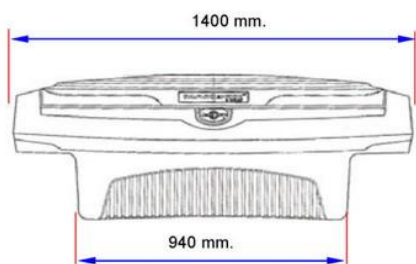

Utility Box BULL-FACE (Dimensiones)

CONCORDE I

PHANTOM

CONCORDE EXTRA

CONCORDE FULL SIZE (SERIE II)