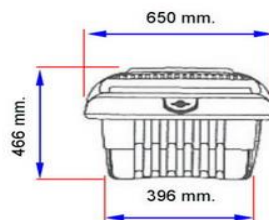

Utility Box BULL-FACE (Dimensiones)

CONCORDE I

PHANTOM

CONCORDE EXTRA

CONCORDE FULL SIZE (SERIE II)